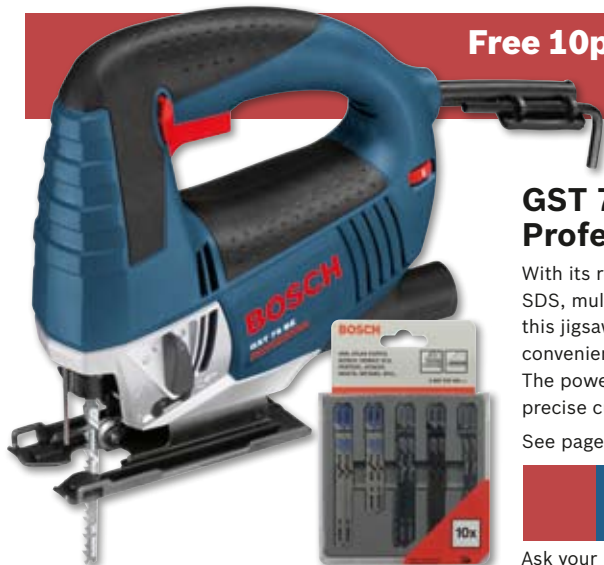

Working On Wood

On-site woodworking

Free Circular Saw Metal Case and Blade with GKS 65 Professional

New! GKS 65 Professional Circular Saw

The new GKS 65 Circular Saw has maximum power (1600W) in an extremely compact and light weight housing. The robust design of the closed aluminium die cast pendulum guard can withstand being dropped onto a hard floor.

See page 88 for more details

SSP ex Vat: £145.00
SSP inc Vat: £170.38

Ask your retailers to order GKS65 1/2

GKS 65 will fit in case supplied.

Free 10pcs Jigsaw Blade Set with the GST 75 BE

GST 75 BE Professional Jigsaw

With its robust professional design, one hand SDS, multi-soft grip and variable speed trigger this jigsaw gives you quality, reliability and convenience for a lot less than you'd think. The powerful 650W motor offers a strong and precise cutting performance with low vibration.